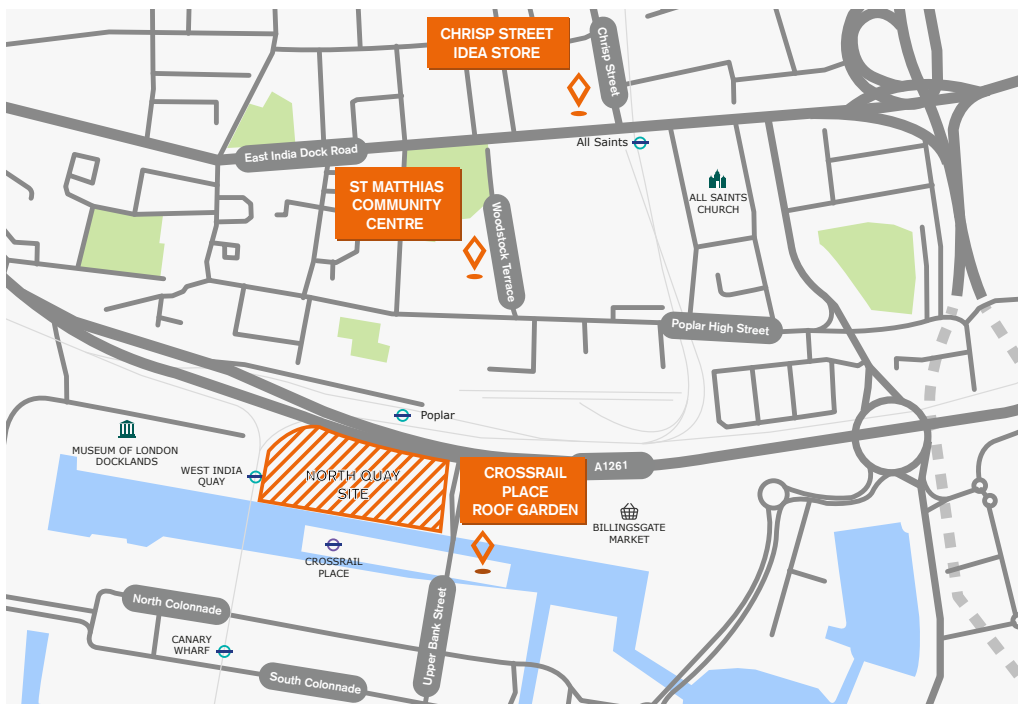

St Matthias Community Centre
113 Poplar High Street, E14 0AE

Chrip Street Idea Store
1 Vesey Path, East India Dock Road, E14 6BT

Crossrail Place Roof Garden
Crossrail Place, E14 5AR

St Matthias Community Centre
113 Poplar High Street, E14 0AE